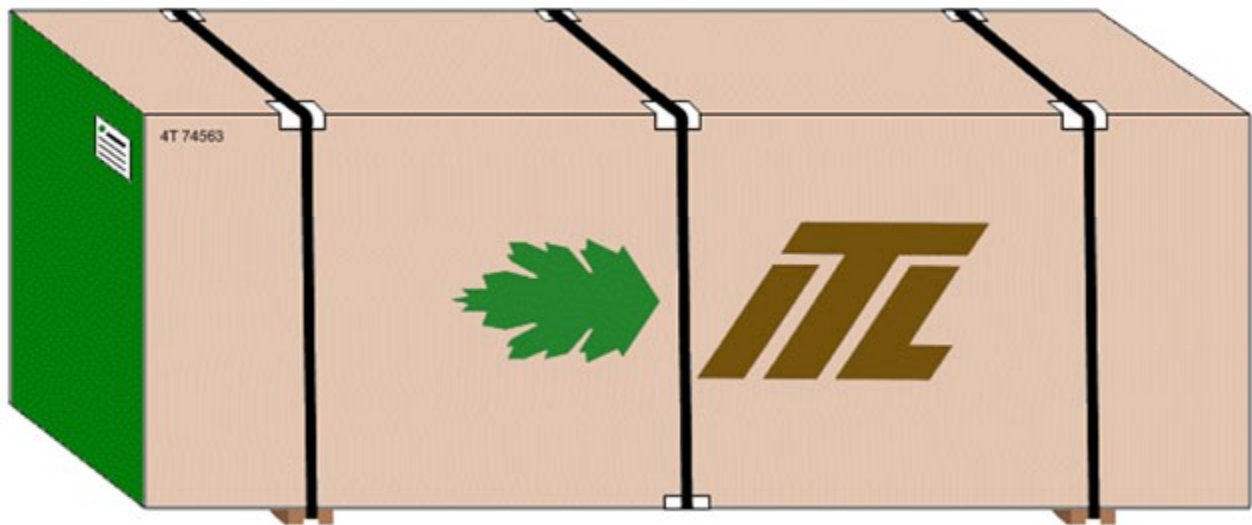

Contact Us: 1-800-829-WOOD
1-216-831-3140
Email Us: sales@itlcorp.com

Pack Preview

15/16" Soft Maple Prime Northern

15/16" Soft Maple Prime Northern

Layer 1 Front

15/16" Soft Maple Prime Northern

Layer 1 Back

15/16" Soft Maple Prime Northern

Layer 2 Front

15/16" Soft Maple Prime Northern

Layer 2 Back

15/16" Soft Maple Prime Northern

Layer 3 Front

15/16" Soft Maple Prime Northern

Layer 3 Back